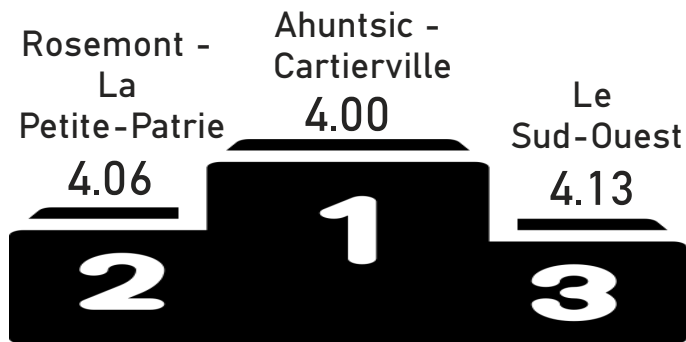

Trees on Montreal Island

Number of trees in Montreal

Mean of Diameter (cm)

Median of Diameter (cm)

317.91K

27.48

23.00

Top 3 neighborhoods with the highest sufficiency rates and corresponding persons per tree statistics